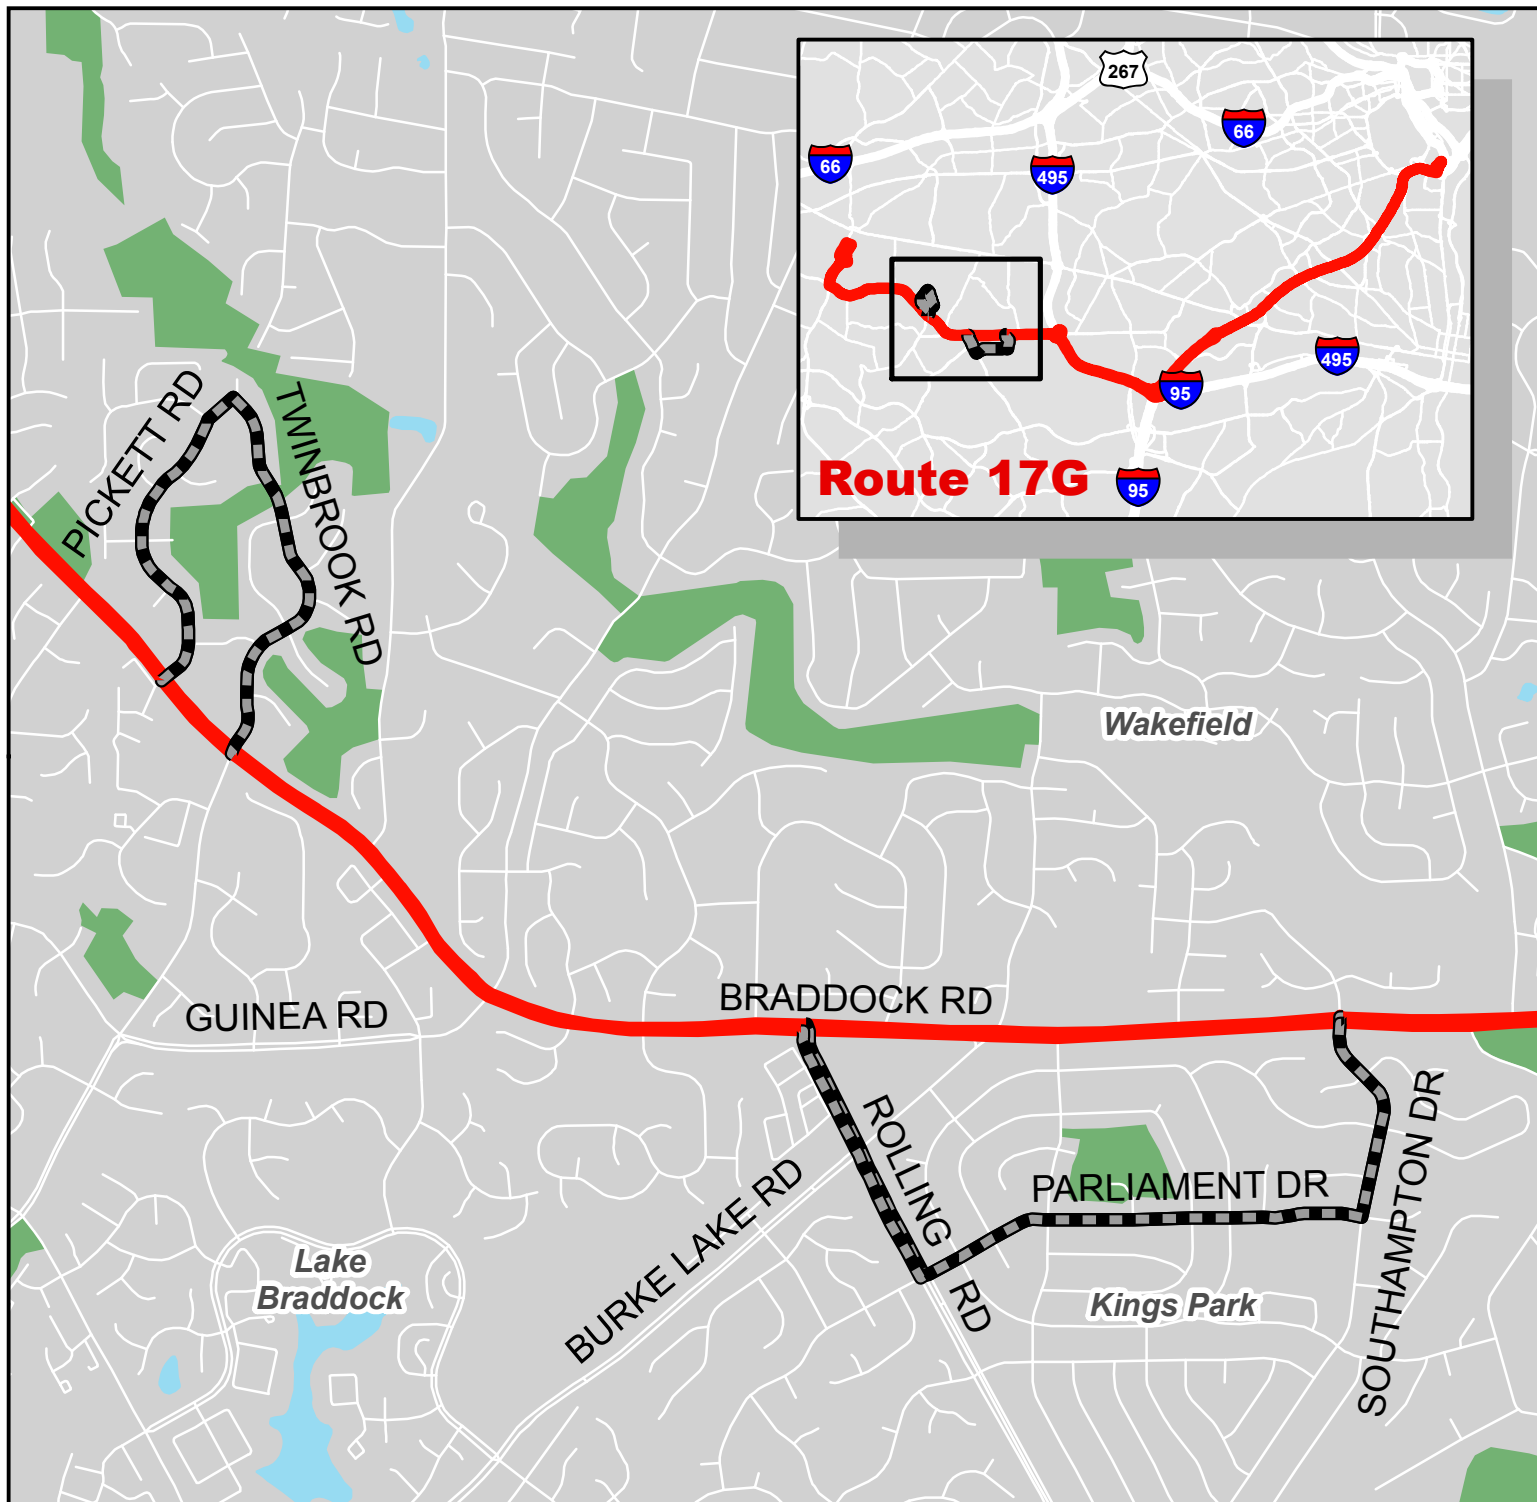

Metrobus Snow Detour Map

17G

Kings Park Express Line

Route 17G

Legend

-  17G Snow Routing
-  Not Served During Snow

WINTER 2023-2024